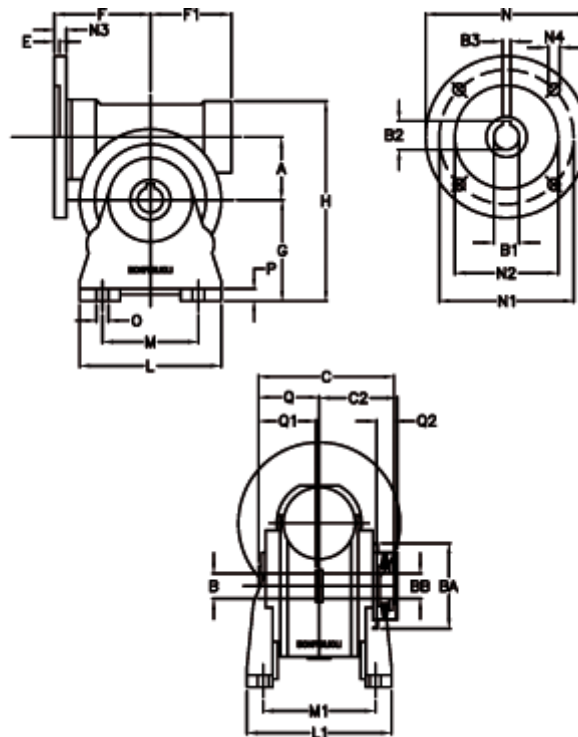

Article number: 390204902423236

Description: Worm Gear with Torque Limiter
VF 49-L2-A-24 P80B5

Measures

a = 49.50	C2 = 63,5	L1 = 124.0	O = 8.5
B = 25	Description = VF 49A-xx-80B14	m = 63	P = 12
B1 E7 = 19	E = 3.0	M1 = 98.5	Q = 51.0
B2 = 21.8	F = 70	N = 120	Q1 = 41
B3 H9 = 6	F1 = 63	N1 = 100	Q2 = 15
BA = 63	g = 82	N2 = 80	
BB H7 = 14	H = 162	N3 = 10.0	
C = 105	L = 110	N4 = 7	